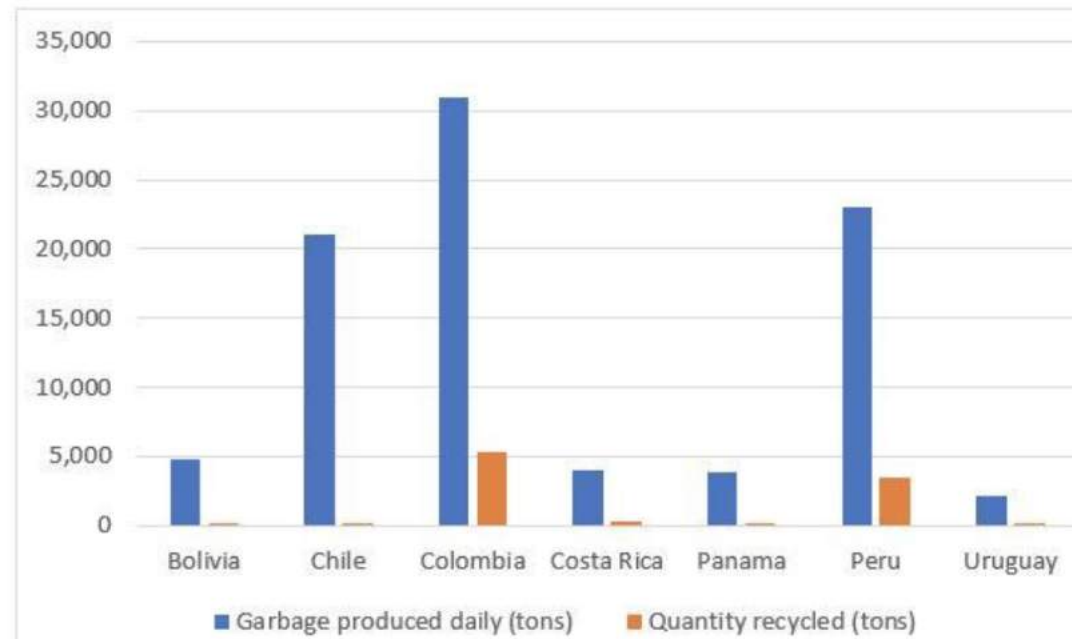

¿Por qué estamos aquí?

Live Screenshot from Lloyds Intelligence Nov 18th 2018 15:35 CST, Each green flag represents a large vessel

347 MM

4X

Residuos Producidos

Residuos producidos por buques

Residuos producidos por LATAM

Residuos producidos por buques	347,000,000.00
Residuos producidos por LATAM	154,800,000.00

\$3,000 MM

Amount of garbage and percentage that are recycled in various Latin American countries

Image I. How much waste people recycle versus the garbage they produce in seven countries of Latin America